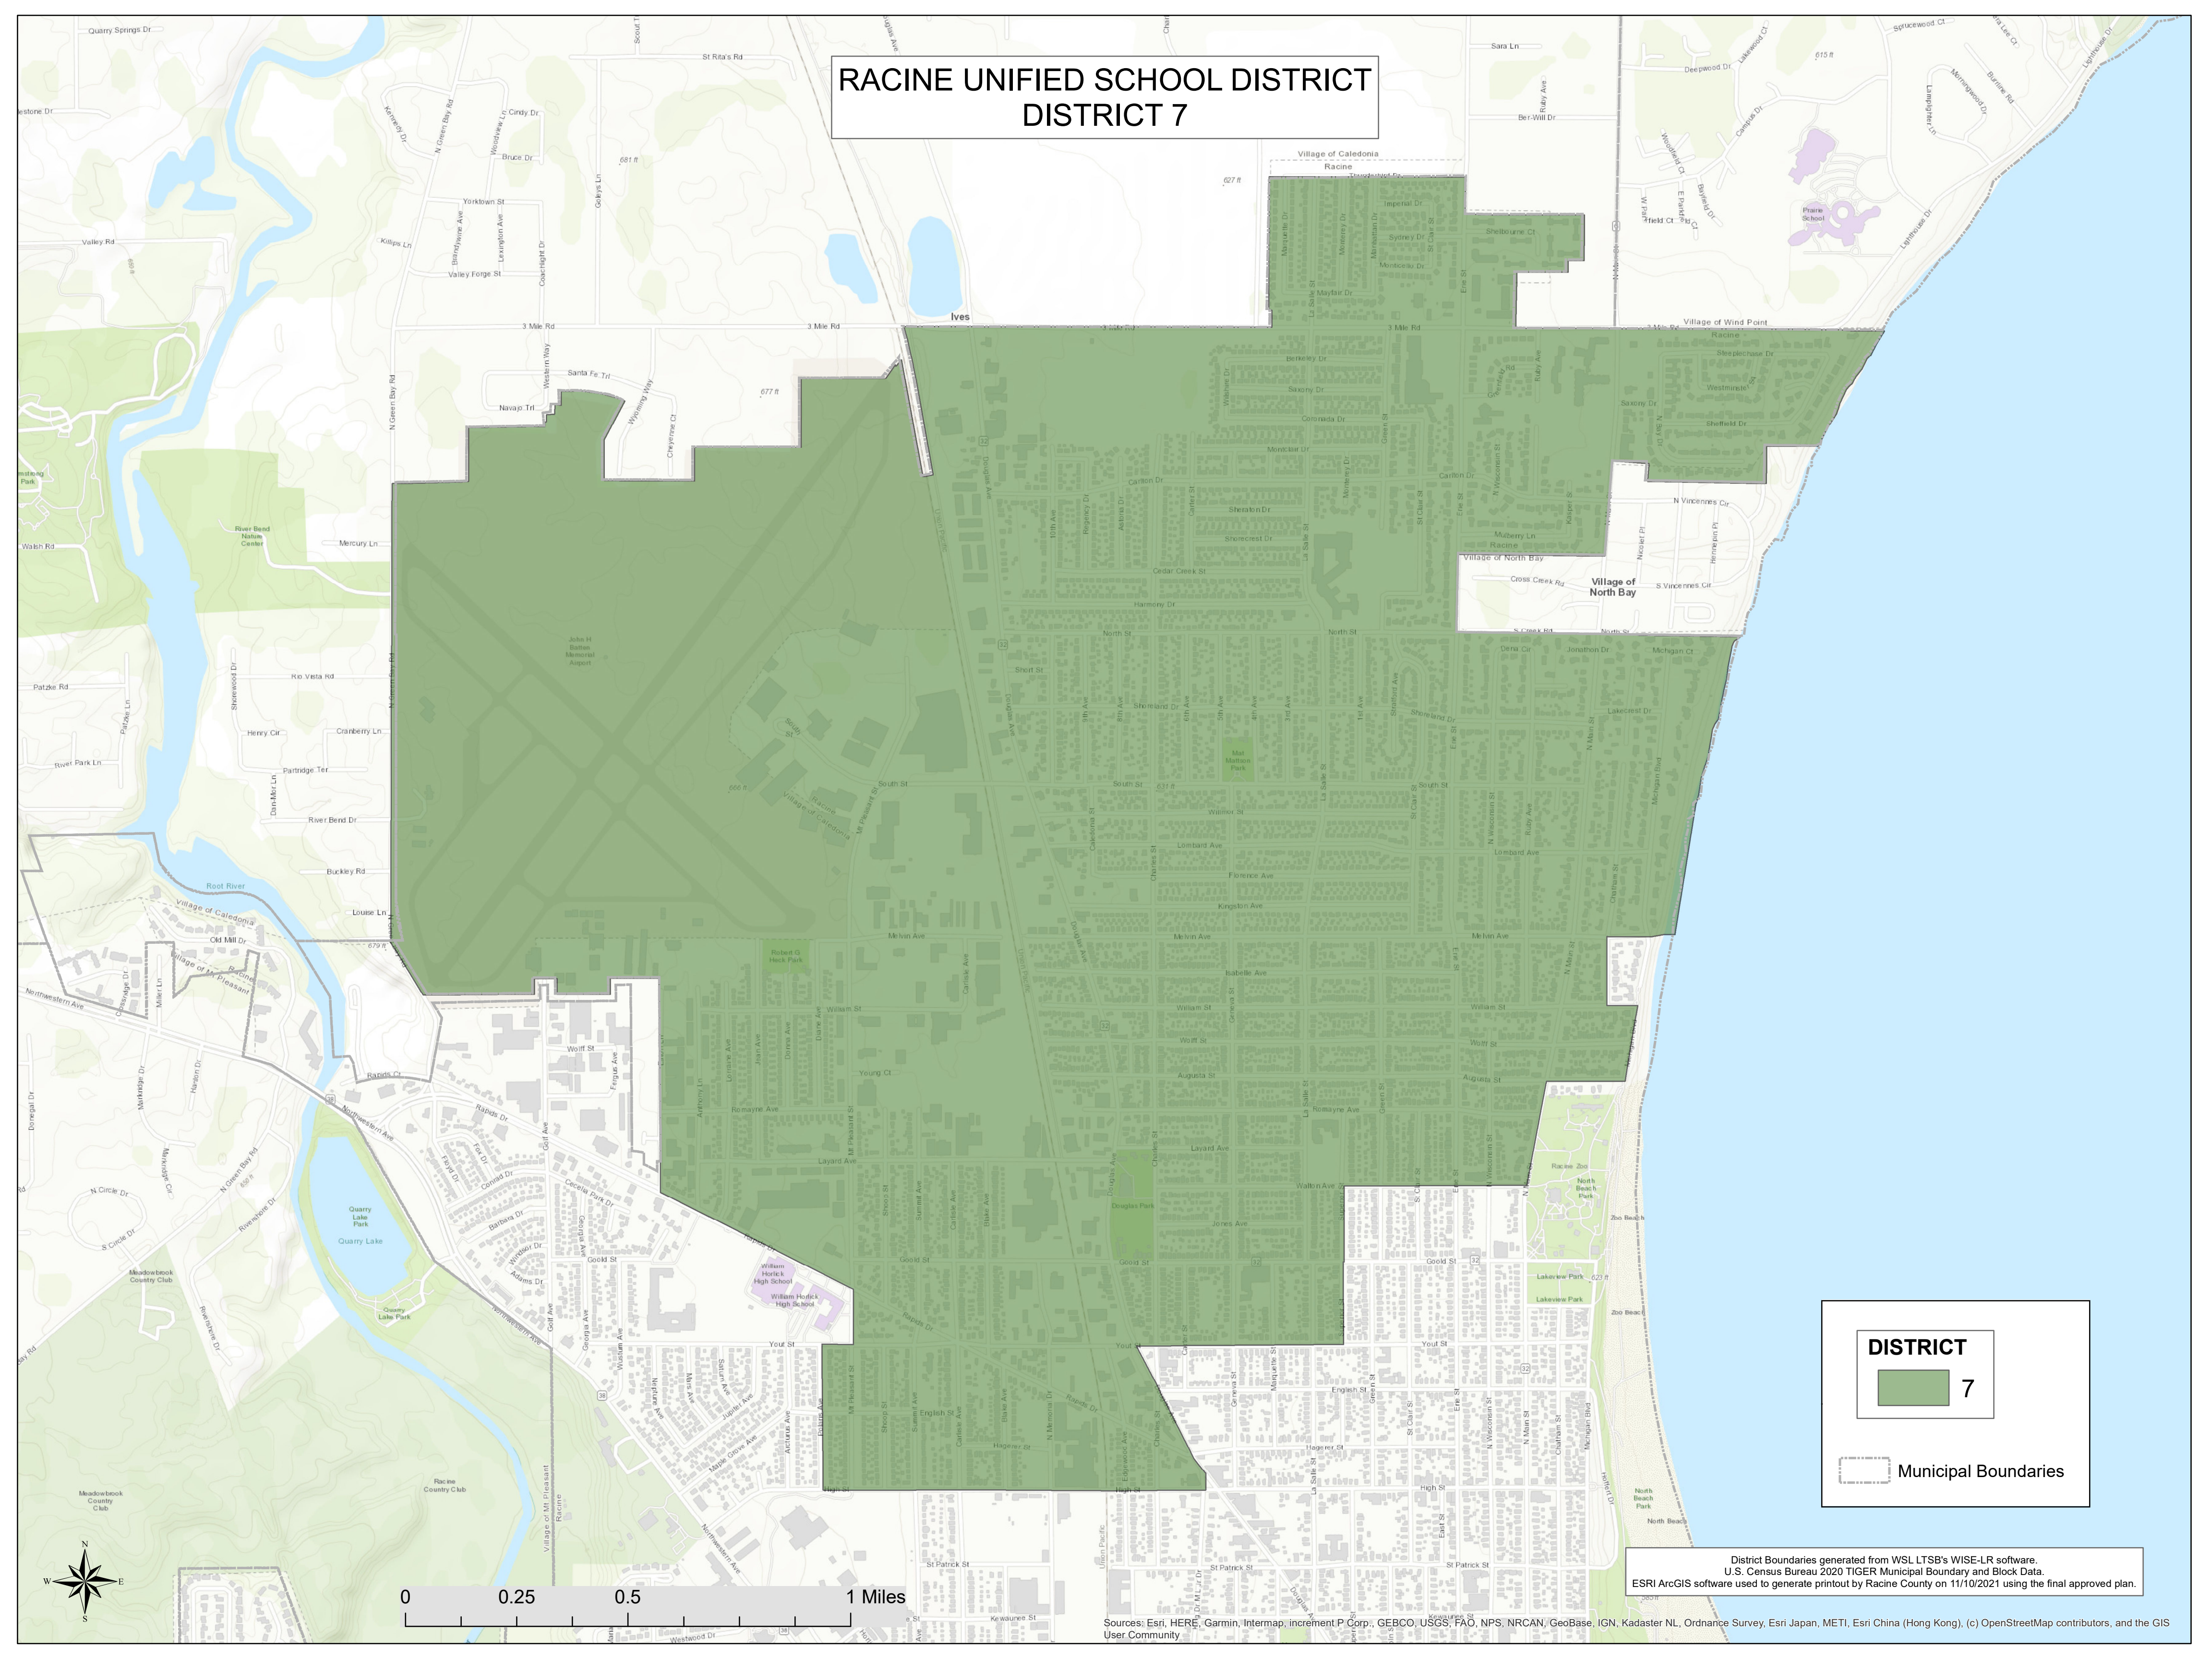

RACINE UNIFIED SCHOOL DISTRICT DISTRICT 7

DISTRICT
7

Municipal Boundaries

District Boundaries generated from WSL LTSP's WISE-LR software.
U.S. Census Bureau 2020 TIGER Municipal Boundary and Block Data.
ESRI ArcGIS software used to generate printout by Racine County on 11/10/2021 using the final approved plan.

Sources: Esri, HERE, Garmin, Intermap, increment P Corp., GEBCO, USGS, FAO, NPS, NRCAN, GeoBase, IGN, Kadaster NL, Ordnance Survey, Esri Japan, METI, Esri China (Hong Kong), (c) OpenStreetMap contributors, and the GIS User Community